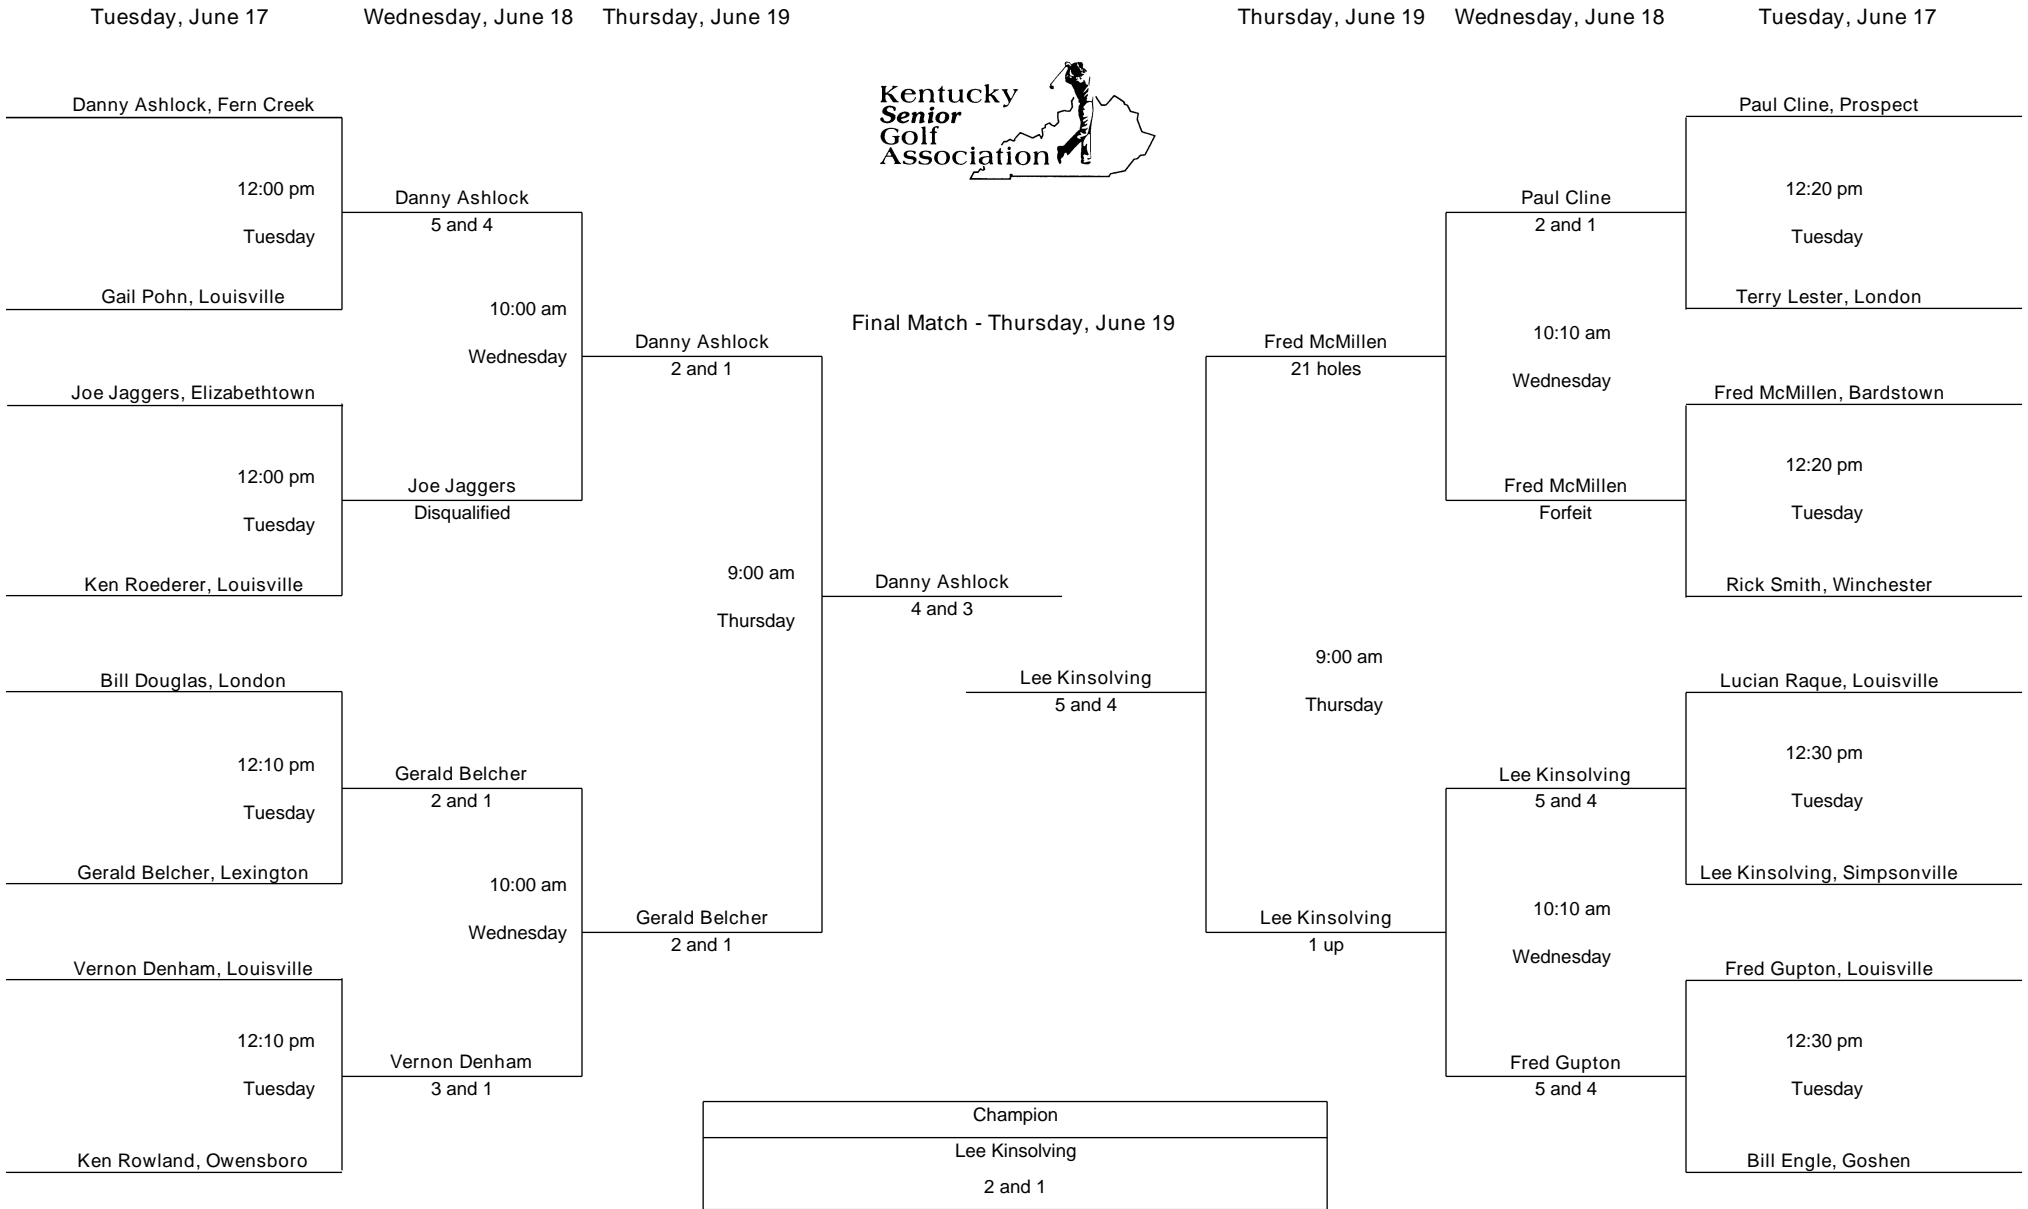

2008 KSGA Match Play Championship Championship Flight

2008 KSGA Match Play Championship Flight 1

2008 KSGA Match Play Championship Flight 2

2008 KSGA Match Play Championship Flight 3

Tuesday, June 17

Wednesday, June 18