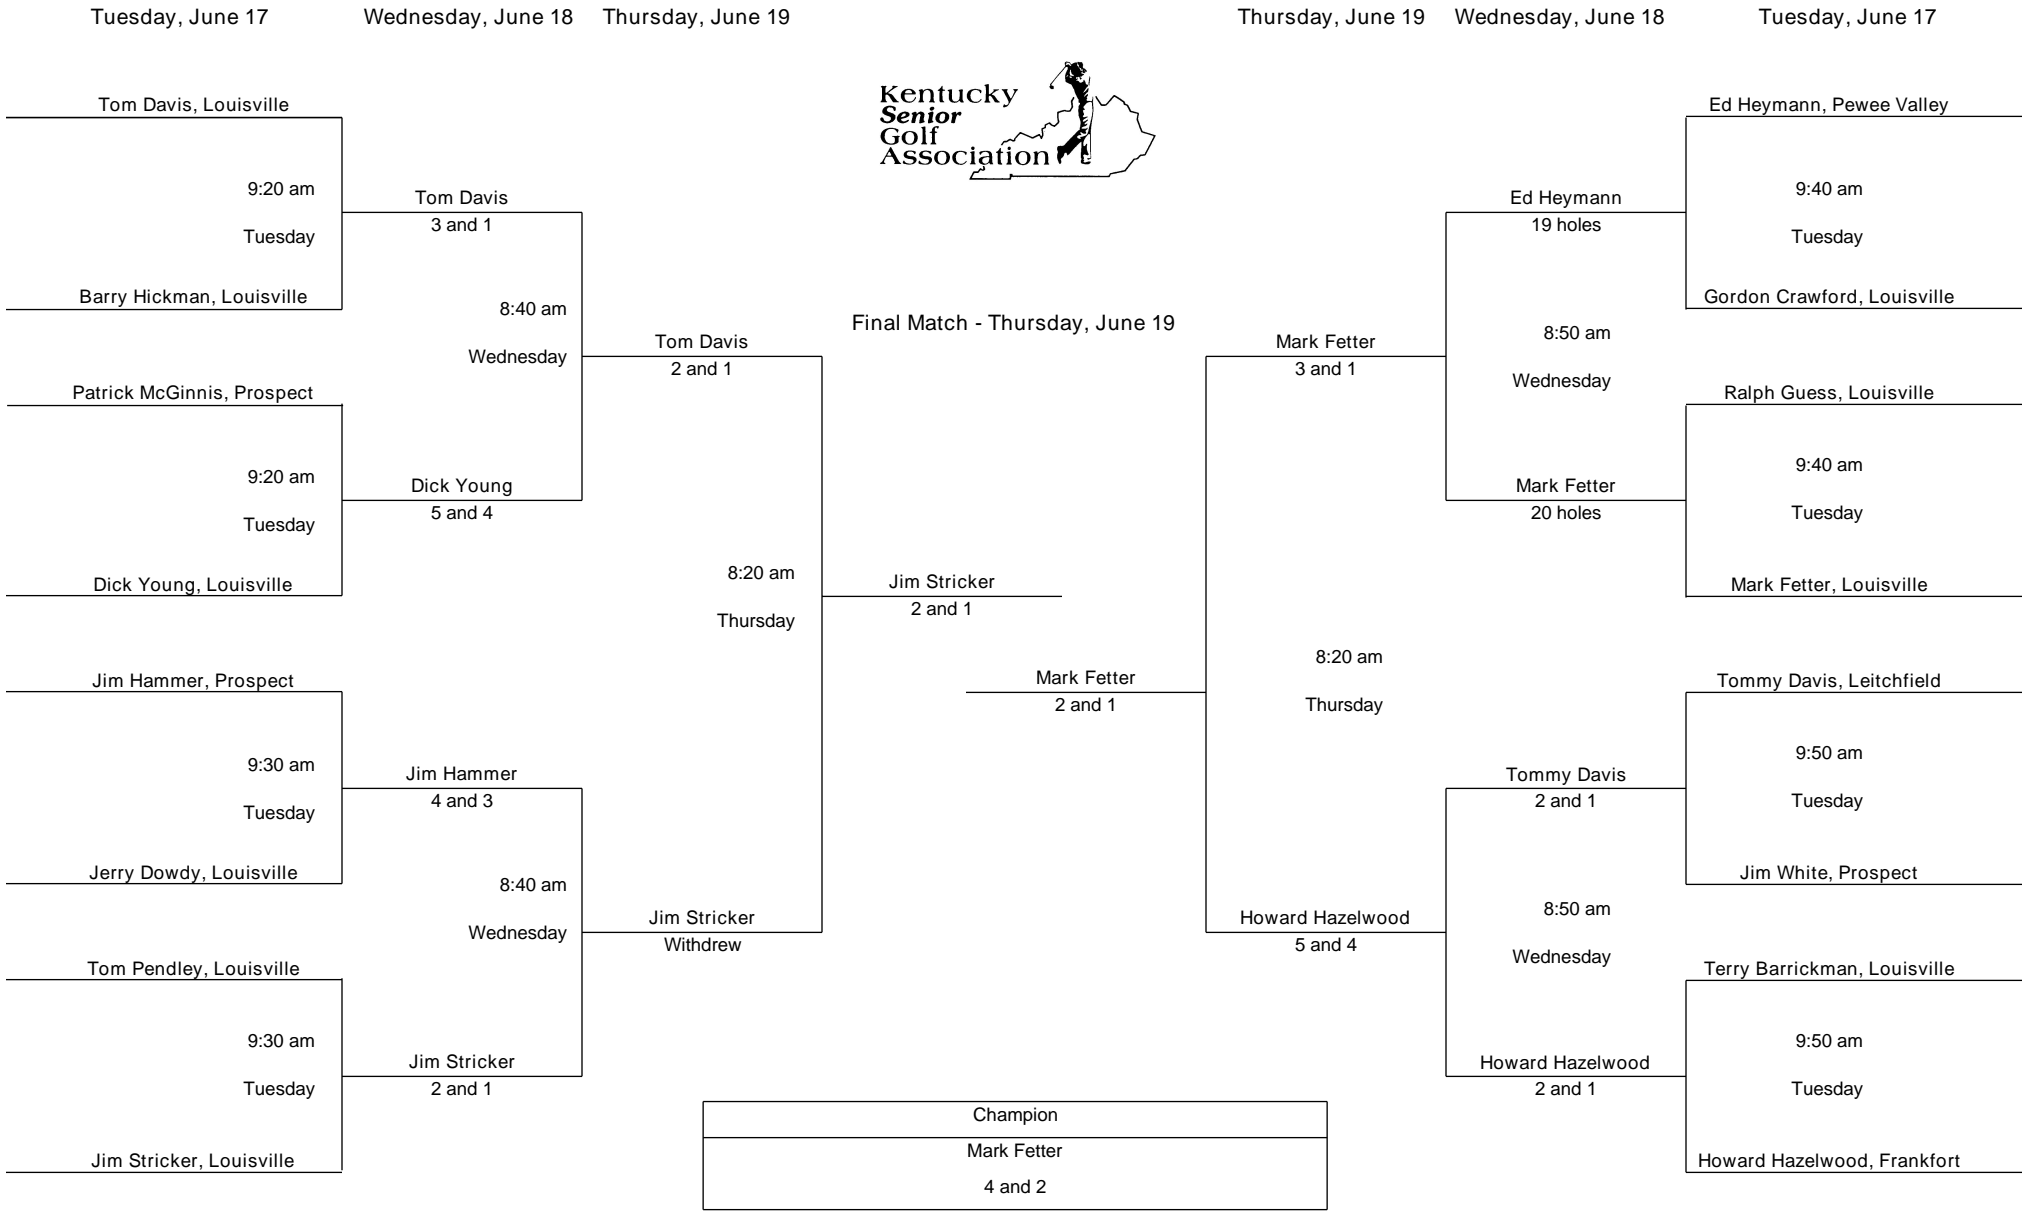

2008 KSGA Match Play Championship Flight 5