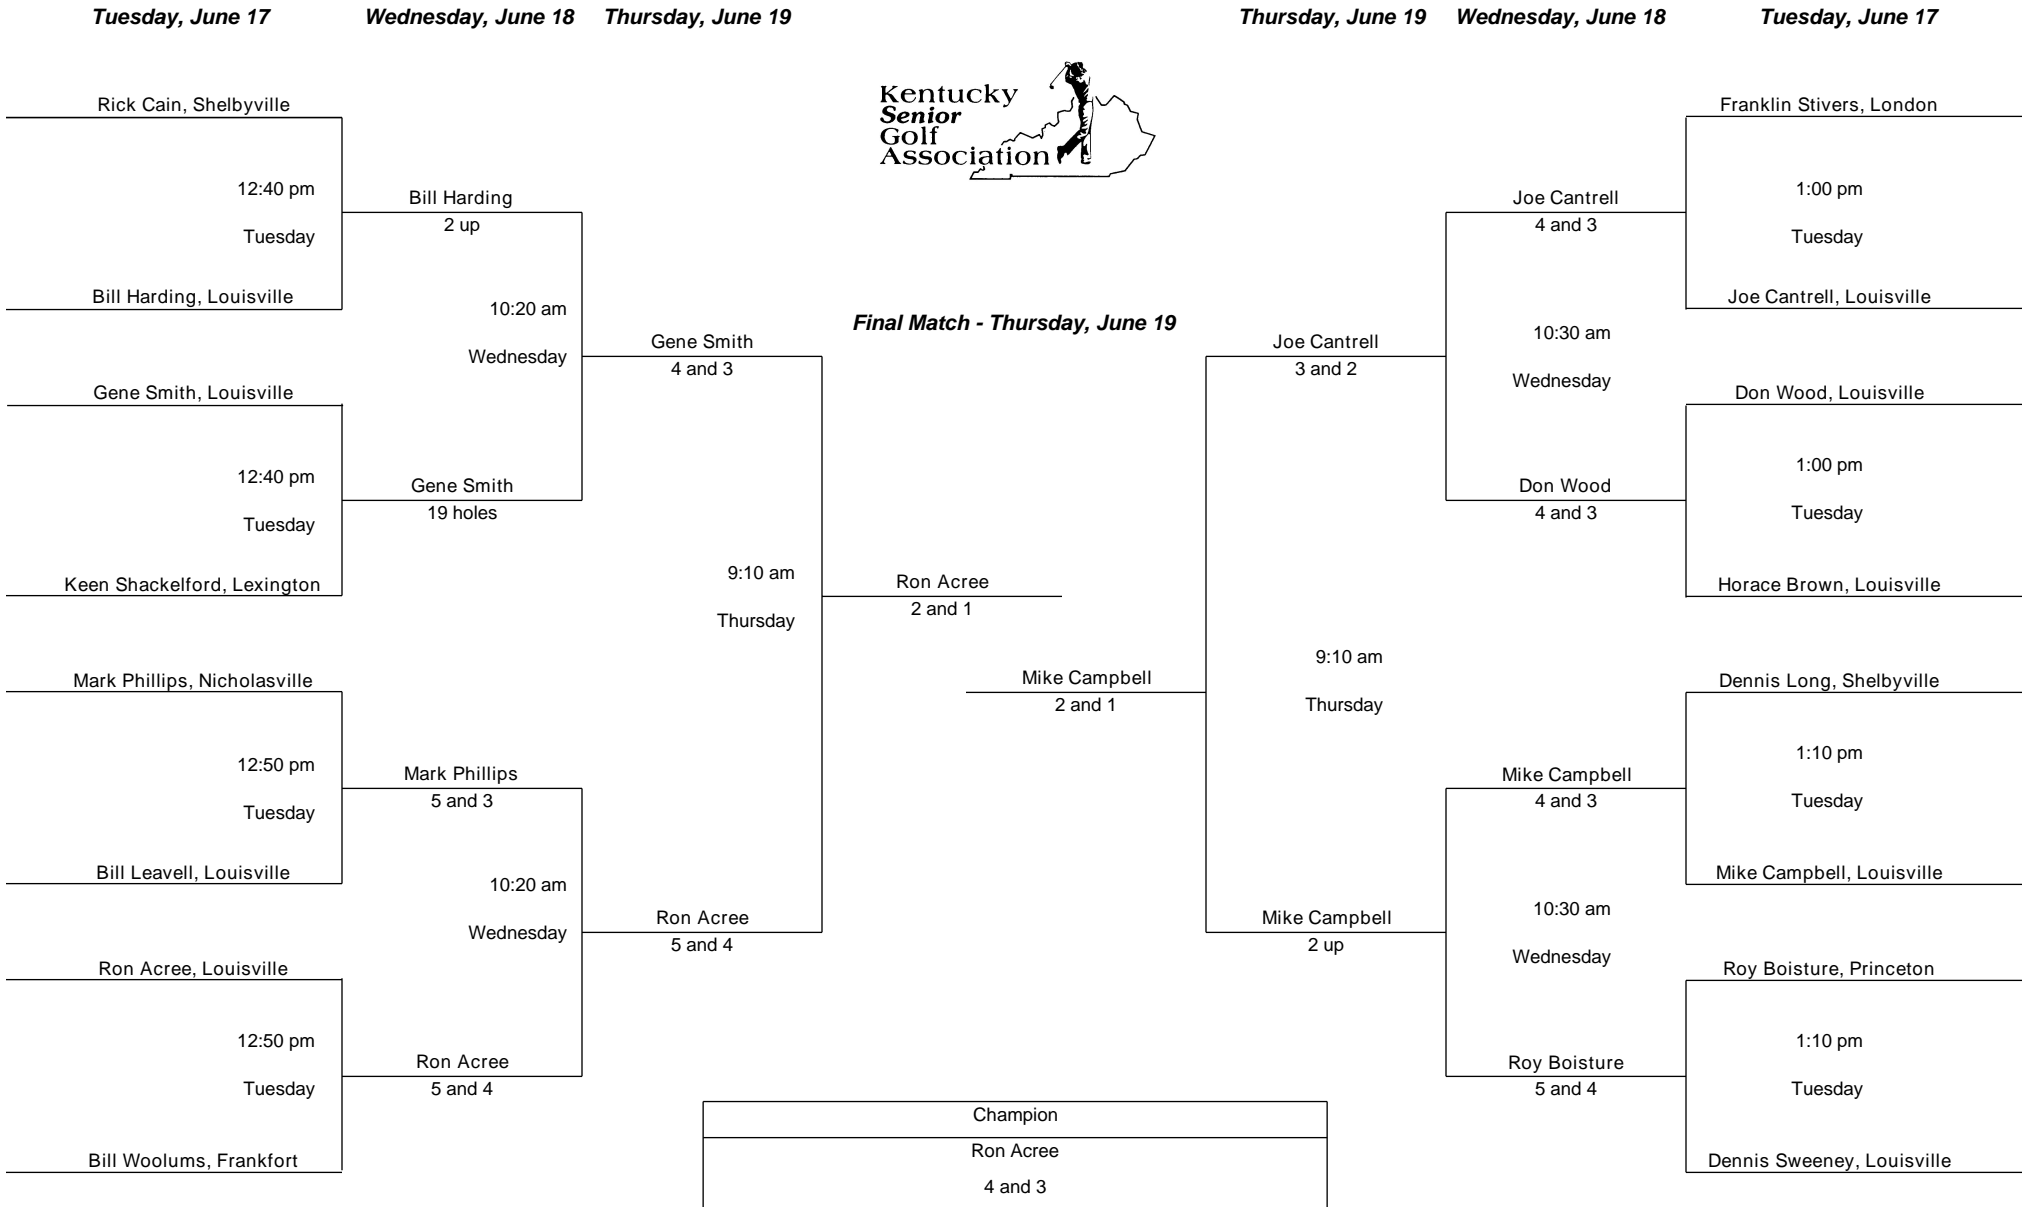

2008 KSGA Match Play Championship Championship Flight

2008 KSGA Match Play Championship Flight 1

2008 KSGA Match Play Championship Flight 2

2008 KSGA Match Play Championship Flight 3

Tuesday, June 17

Wednesday, June 18