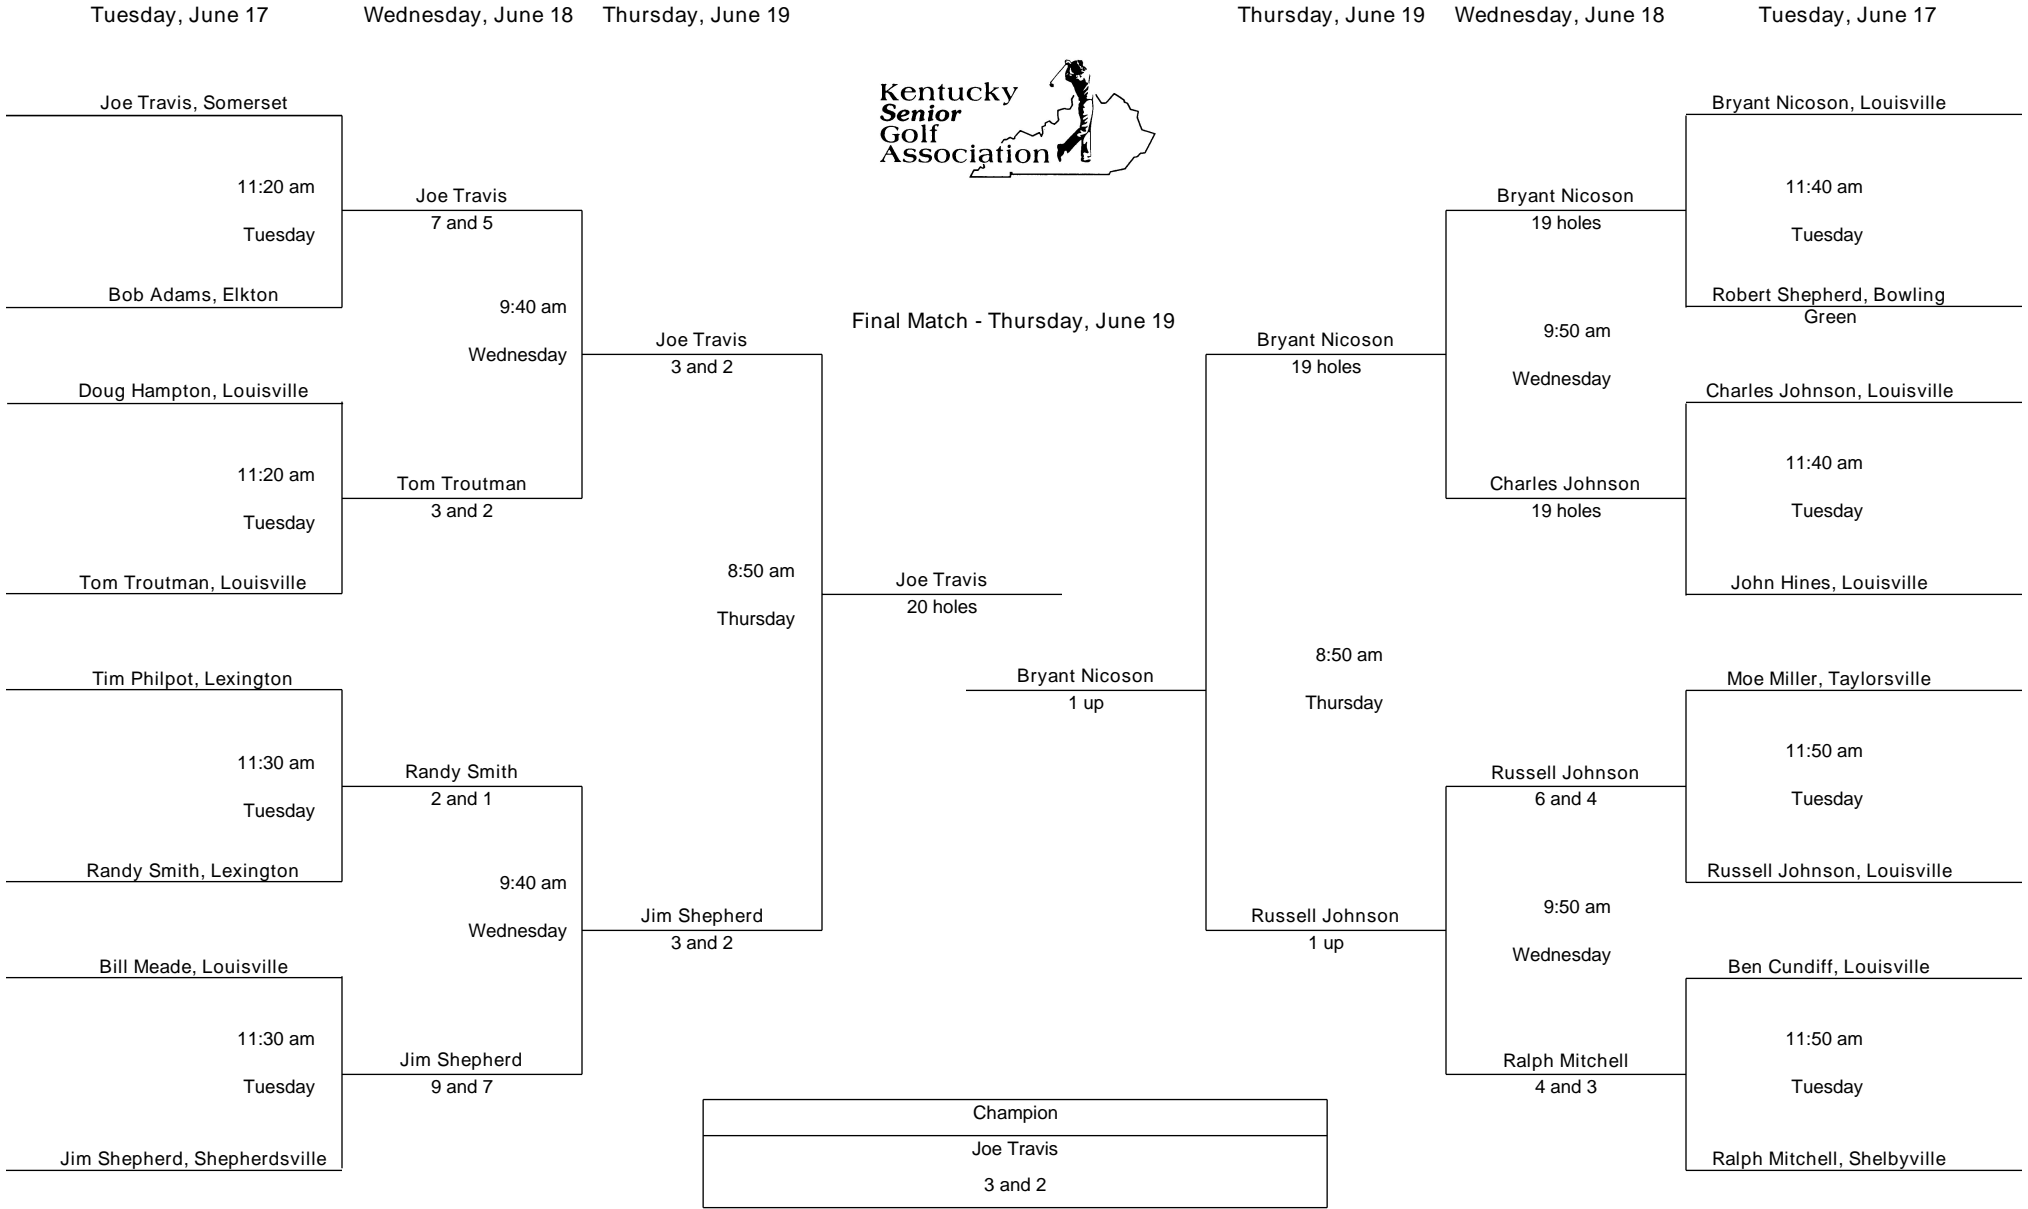

2008 KSGA Match Play Championship Championship Flight

2008 KSGA Match Play Championship Flight 1

2008 KSGA Match Play Championship Flight 2

2008 KSGA Match Play Championship Flight 3

Tuesday, June 17

Wednesday, June 18